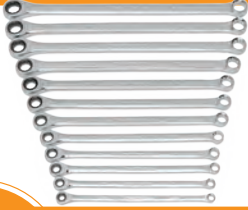

VALUE MAT NO. 85988
\$499.95

479 Pc. TOOL KIT + 28" CHEST & TROLLEY**77024**

| MAT. NO. | DESCRIPTION |
|-----------------|---|
| 83255 | 28" 7 Drawer Tool Trolley |
| 83259 | 28" 7 Drawer Tool Chest |
| 83990N | 24 Pc. Metric & SAE Ratcheting Wrench in EVA Tray |
| 83992 | 90 Pc. 1/4", 3/8" & 1/2" Drive Metric & SAE Socket Set in EVA Tray |
| 84086 | 2-1/4" Round Telescoping Inspection Mirror |
| 82305 | 12 Pc. Punch and Chisel Set |
| 84040H | 4 Pc. Mini Hook & Pick Set |
| 82300 | 2 Pc. Indexing Pry Bar Set - 200mm/8" & 400mm/16" |
| 82252 | 24oz/0.6kg Ball Pein Hammer - Fibreglass |
| 83104 | 152mm/6" Round Universal Magnetic Parts Tray |
| 84089 | 33-1/4" Round Telescoping Magnetic Pickup Tool 5 lb. Capacity |
| GWMB541 | 41 Pc. 72T 1/4" Drive 6 Pt. MicroDriver Set |
| GWSCAN | Everyday Diagnostic Tool Bluetooth OBDII Tester |
| 80742 | 84 Pc. 1/4", 3/8" & 1/2" Drive Hex/Ball End Hex/ Tamper Proof Torx®/External Torx®/Torx® Metric & SAE Bit Set |
| 81602 | 41 Pc. 6 & 12 Pt. Phillips®/Slotted/Torx®/Hex/Triple Square Insert Bit Set for Wrenches |
| 84940 | 7 Pc. 1/2" Drive Hex Bit Impact Metric Socket Set |
| 84941 | 7 Pc. 1/2" Drive Hex Bit Impact SAE Socket Set |
| 81052 | 11 Pc. 1/4" & 3/8" Drive Universal Tamper Proof Torx® Bit Socket Set |
| 86170 | 8 Pc. 1/4" Drive Bolt Biter™ Impact Nut Extractor & Driver Set |
| 80565 | 10 Pc. 3/8" Drive 6 Point Flex Metric Socket Set |
| 80588 | 10 Pc. 1/4" & 3/8" Drive Long Torx® Bit Socket Set |
| 81230XP | 4 Pc. 1/4", 3/8" & 1/2" Drive 120XP™ Full Polish Flex Handle Teardrop Ratchet Set |
| 85181 | 1/2" Drive 120XP™ Micrometer Torque Wrench 30-250 ft/lbs. |
| 84948N | 39 Pc. 1/2" Drive 6 Pt. Metric Standard & Deep Impact Socket Set |
| 9224D | 4 Pc. Double Box Ratcheting E-Torx® Wrench Set |
| 89101D | 6 Pc. Metric Ratcheting Flex Head Flare Nut Wrench Set |
| 89119 | 10 Pc. 3/8 Drive Metric Ratcheting Crowfoot Wrench Set |
| 83993 | 14 Pc. Screwdrivers & Pliers Set in EVA Tray |
| 82242 | 28oz./.07kg Dead Blow Hammer with Polyurethane Head |
| 80311 | 12 Pc. 1/4" Drive 6 Pt. Metric Flex Socket Set |
| 84975 | 11 Pc. 3/8" Drive 6 Pt. Metric Standard X-Core™ Pinless Universal Impact Socket Set |
| 80068H | 2 Pc. Phillips®/Slotted Dual Material Screwdriver Set |
| 41720 | 8 Pc. 3/8" & 1/2" Drive Sensor & Sending Socket Set |
| 3288D | 3/8" Drive Universal 3 Jaw Oil Filter Wrench |
| 84946 | 3 Pc. 1/2" Drive Metric High-Strength Wheel Protector Impact Socket Set |
| 80322 | 6 Pc. 1/4" Drive Deep External Torx® Socket Set |
| CTKF3 | Folding Utility Knife |