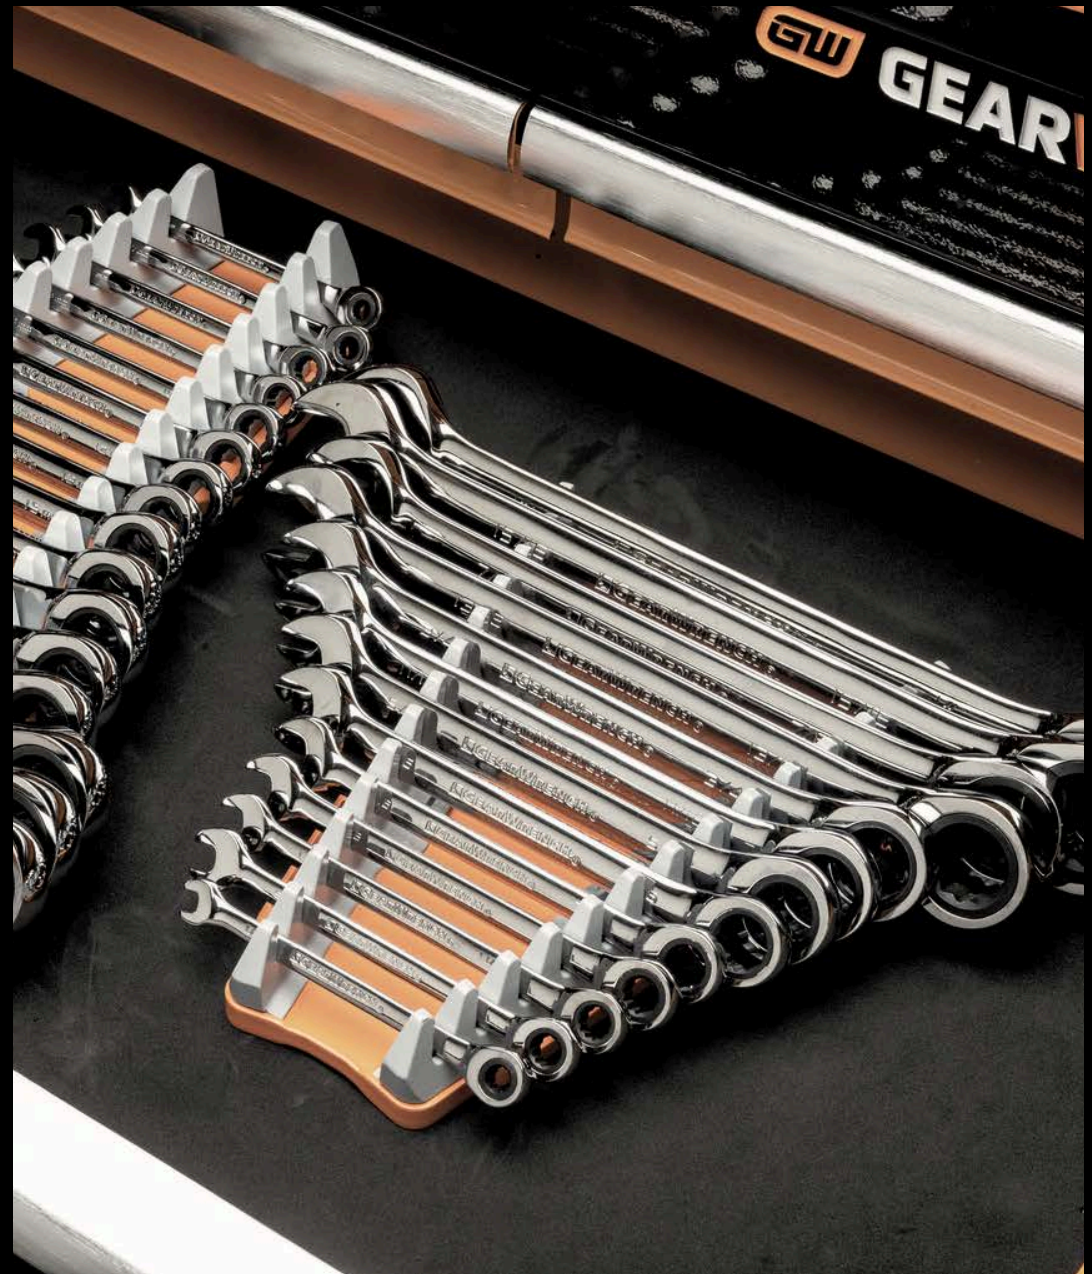

GEARED DIFFERENTLY

Since its revolutionary inception in the mid 1990's, GEARWRENCH has proven itself to be a force to be reckoned with in the tool industry. The original GEARWRENCH ratcheting wrench is now a tool box necessity for almost every professional tool user. Scores of innovative new products, designed to provide a solution for any task, are being introduced every year. We make it our business to know the challenges you face on the job, so we can create the tools that help you get the job done faster.

GEARWRENCH has always been focused on continuous improvement in three areas: Speed, Strength, Access.